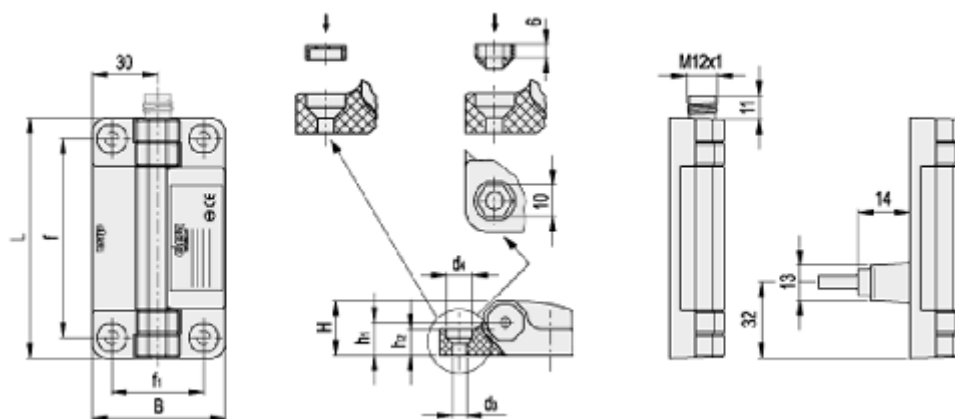

# Data Sheet

Article number: 2310426602

Description: E+G hinge with safety multiple switch CFSW 110-6-2NO+2NC-C-C  
SUPER technopolymer (PA)

## Measures

B = 60

L1 = 110

d3 = 6.5

d4 = 12

f = 91

f1 = 42

H = 25